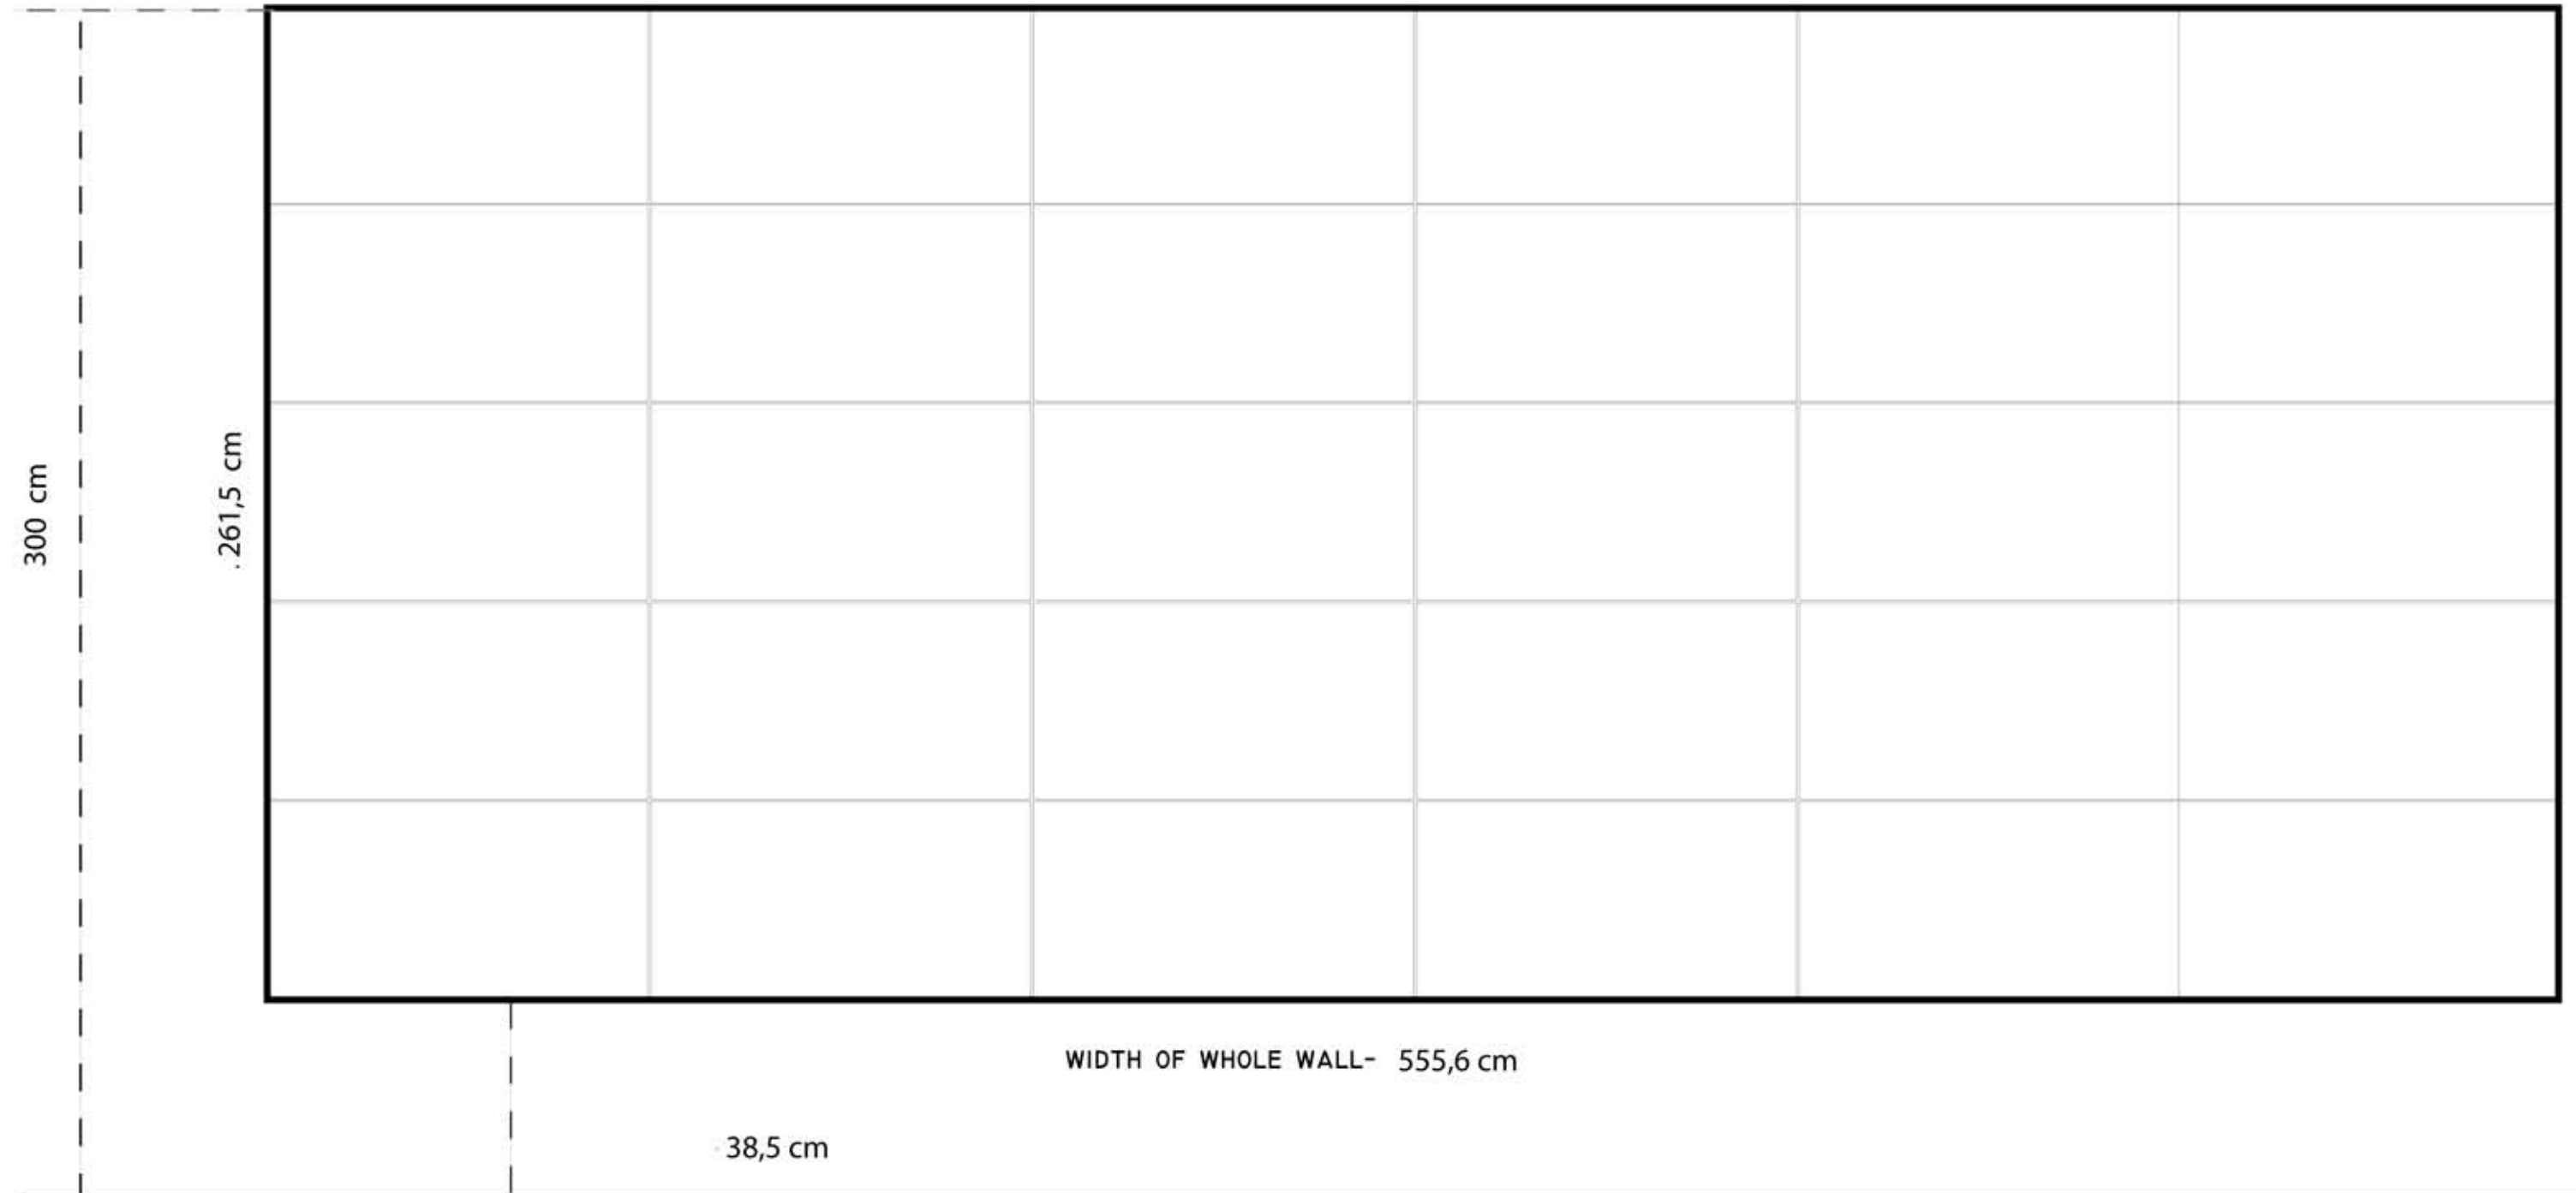

IDEAS FOR DISPLAYS FOR INTERACTIVE VIDEOMAPPING -
| MONITORS WALL

IDEAS FOR DISPLAYS FOR INTERACTIVE VIDEOMAPPING - SHARP MONITORS WALL

MONITORS - 60" - SHARP PN-V 601- pion
SIZE OF ONE MONITOR- 74 cm x 133 cm)

PRICES - 35.000 PLN Brutto x 6 szt = 210 000 PLN

IDEAS FOR DISPLAYS FOR INTERACTIVE VIDEOMAPPING - PLASMA MONITORS WALL

PLASMA MONITORS - 42"
SIZE OF ONE MONITOR - 92.6 CM X 52,3 CM

PRICES - 22 000 PLN x 30 szt = 660 000 PLN

IDEAS FOR DISPLAYS FOR INTERACTIVE VIDEOMAPPING - LG MONITORS WALL

LG MONITORS - 47", LG 47WV30
SIZE OF ONE MONITOR - 105 CM X 59 CM

PRICES - 12 000 PLN x 20 szt = 240 000 PLN