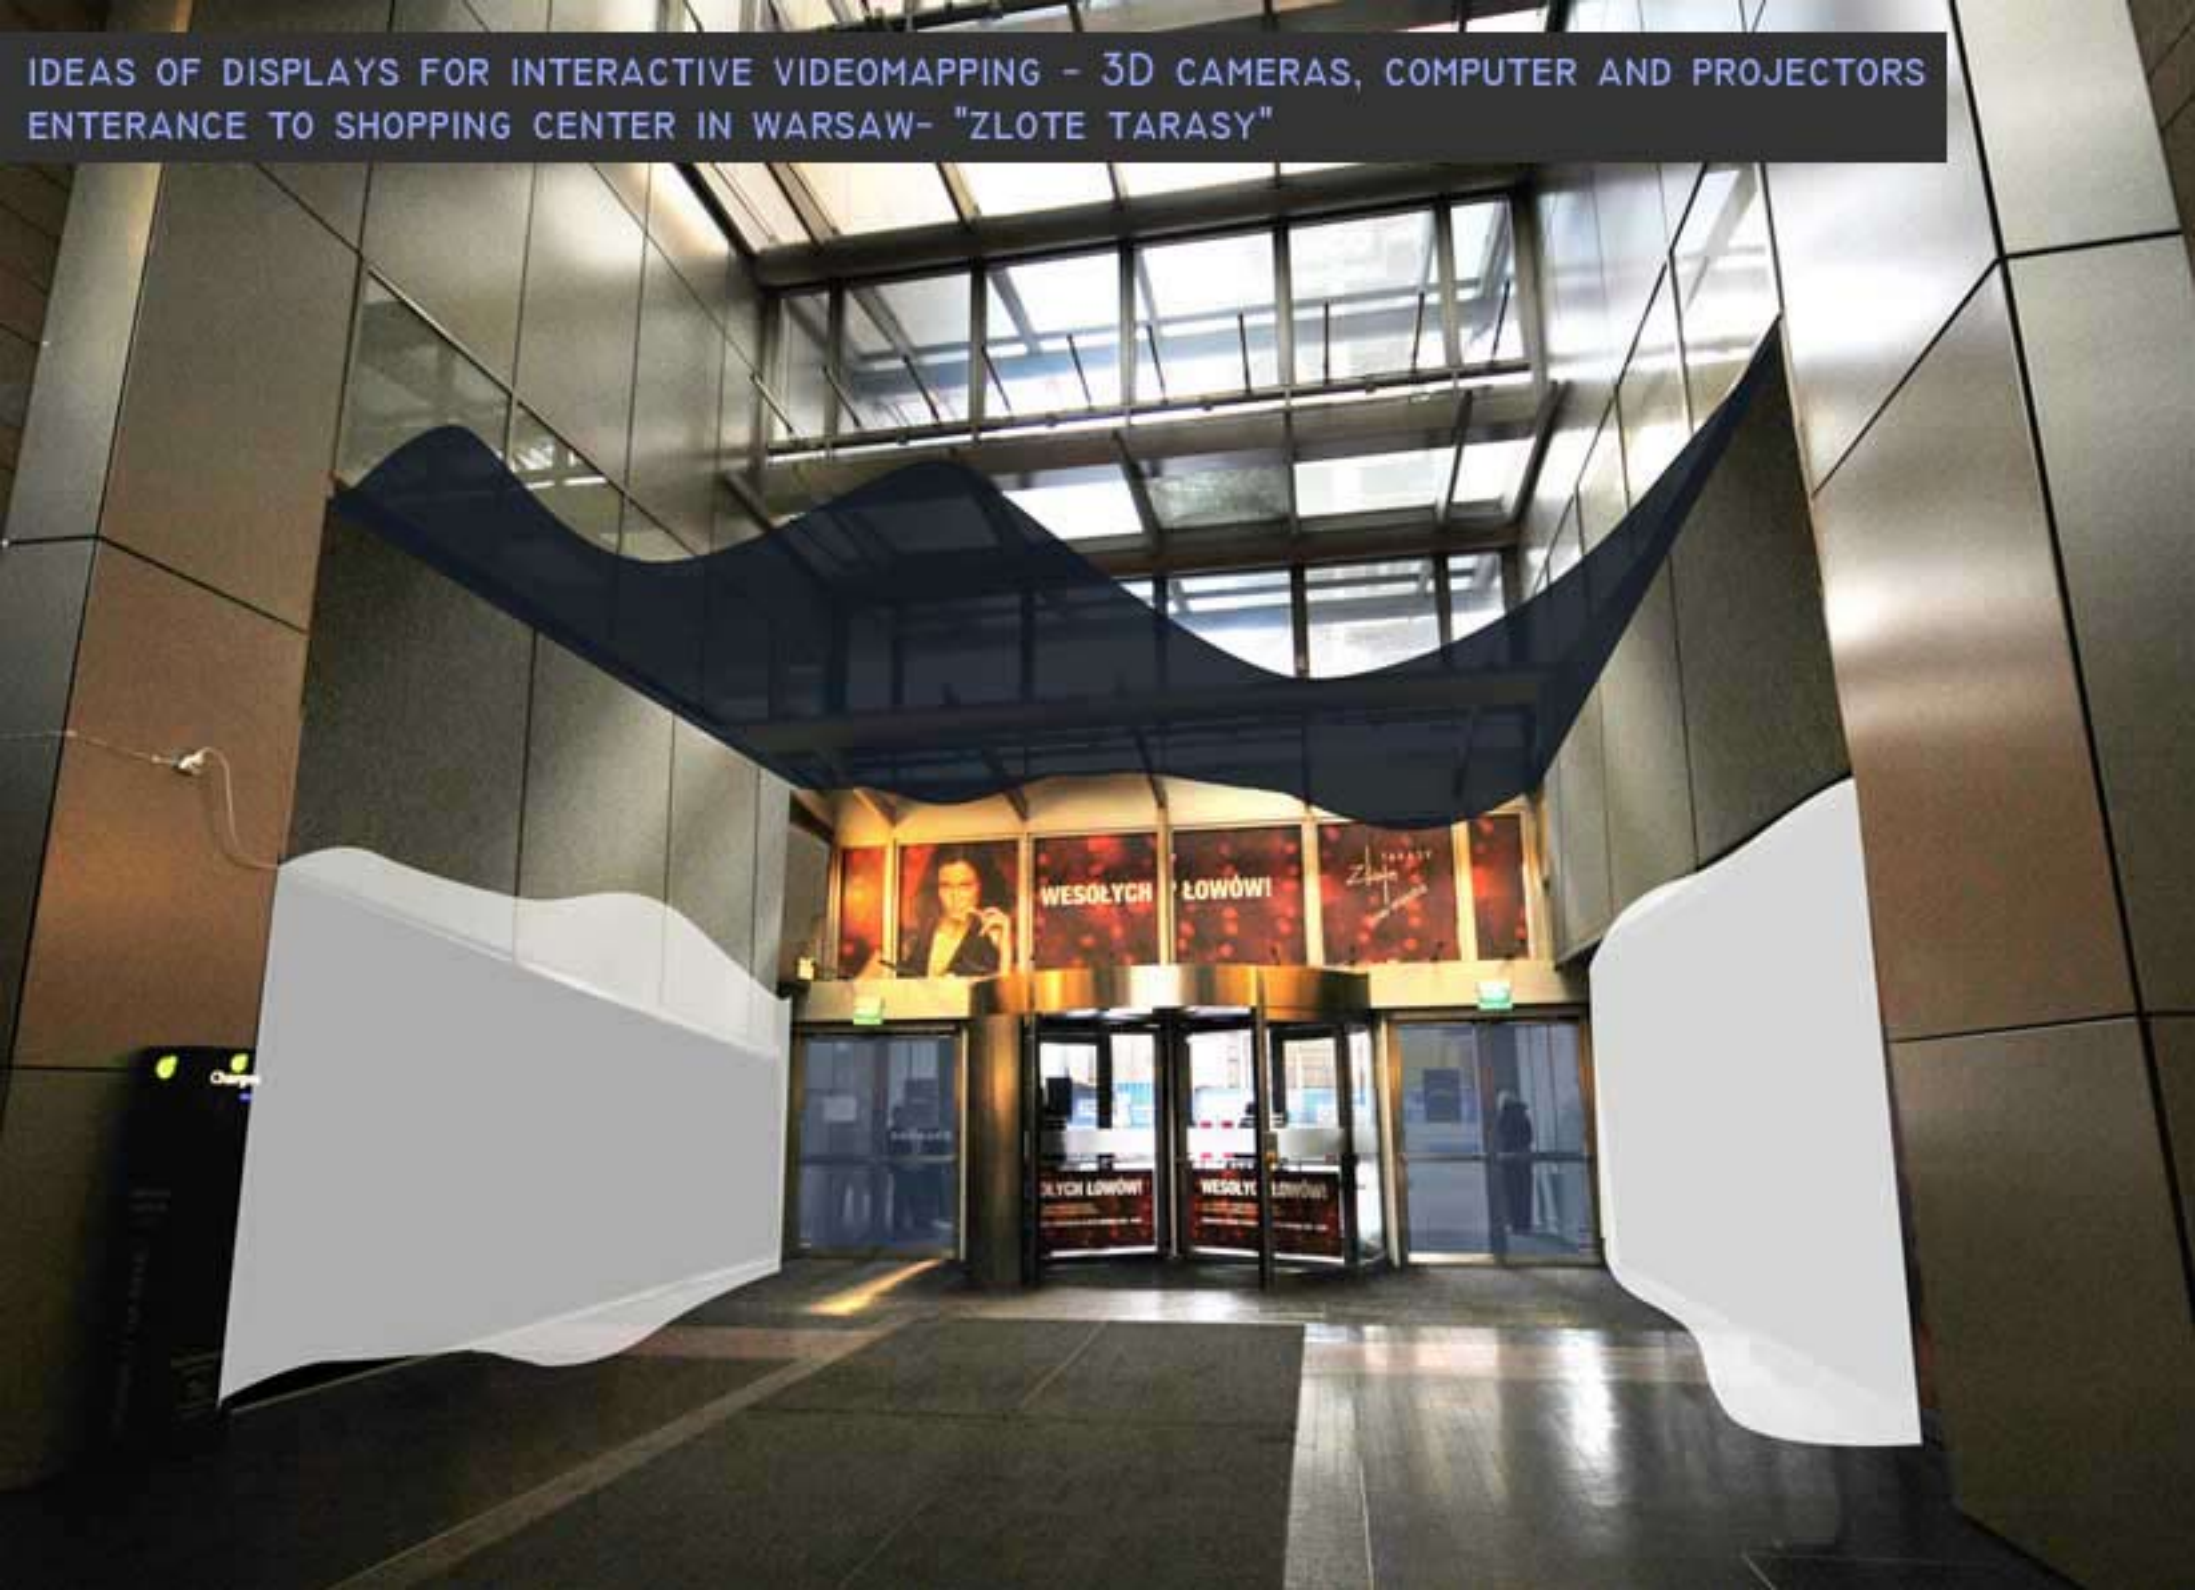

IDEAS OF DISPLAYS FOR INTERACTIVE VIDEOMAPPING - 3D CAMERAS, COMPUTER AND MONITOR WALLS
ENTRANCE TO SHOPPING CENTER IN WARSAW- "ZŁOTE TARASY"

IDEAS OF DISPLAYS FOR INTERACTIVE VIDEOMAPPING - 3D CAMERAS, COMPUTER AND PROJECTORS
ENTERANCE TO SHOPPING CENTER IN WARSAW- "ZLOTE TARASY"

IDEAS OF DISPLAYS FOR INTERACTIVE VIDEOMAPPING - 3D CAMERAS, COMPUTER AND PROJECTORS
ENTRANCE TO SHOPPING CENTER IN WARSAW- "ZLOTE TARASY"

IDEAS OF DISPLAYS FOR INTERACTIVE VIDEOMAPPING - 3D CAMERAS, COMPUTER AND PROJECTORS
ENTERANCE TO SHOPPING CENTER IN WARSAW- "ZLOTE TARASY"

IDEAS OF DISPLAYS FOR INTERACTIVE VIDEOMAPPING - 3D CAMERAS, COMPUTER AND PROJECTORS
ENTRANCE TO SHOPPING CENTER IN WARSAW- "ZLOTE TARASY"

IDEAS OF DISPLAYS FOR INTERACTIVE VIDEOMAPPING - 3D CAMERAS, COMPUTER AND PROJECTORS OR SCREEN WALLS - ENTERANCE TO SHOPPING CENTER IN WARSAW- "ZLOTE TARASY"

IDEAS FOR DISPLAYS FOR INTERACTIVE VIDEOMAPPING -
| MONITORS WALL

IDEAS FOR DISPLAYS FOR INTERACTIVE VIDEOMAPPING - SHARP MONITORS WALL

MONITORS - 60" - SHARP PN-V 601- pion
SIZE OF ONE MONITOR- 74 cm x 133 cm)