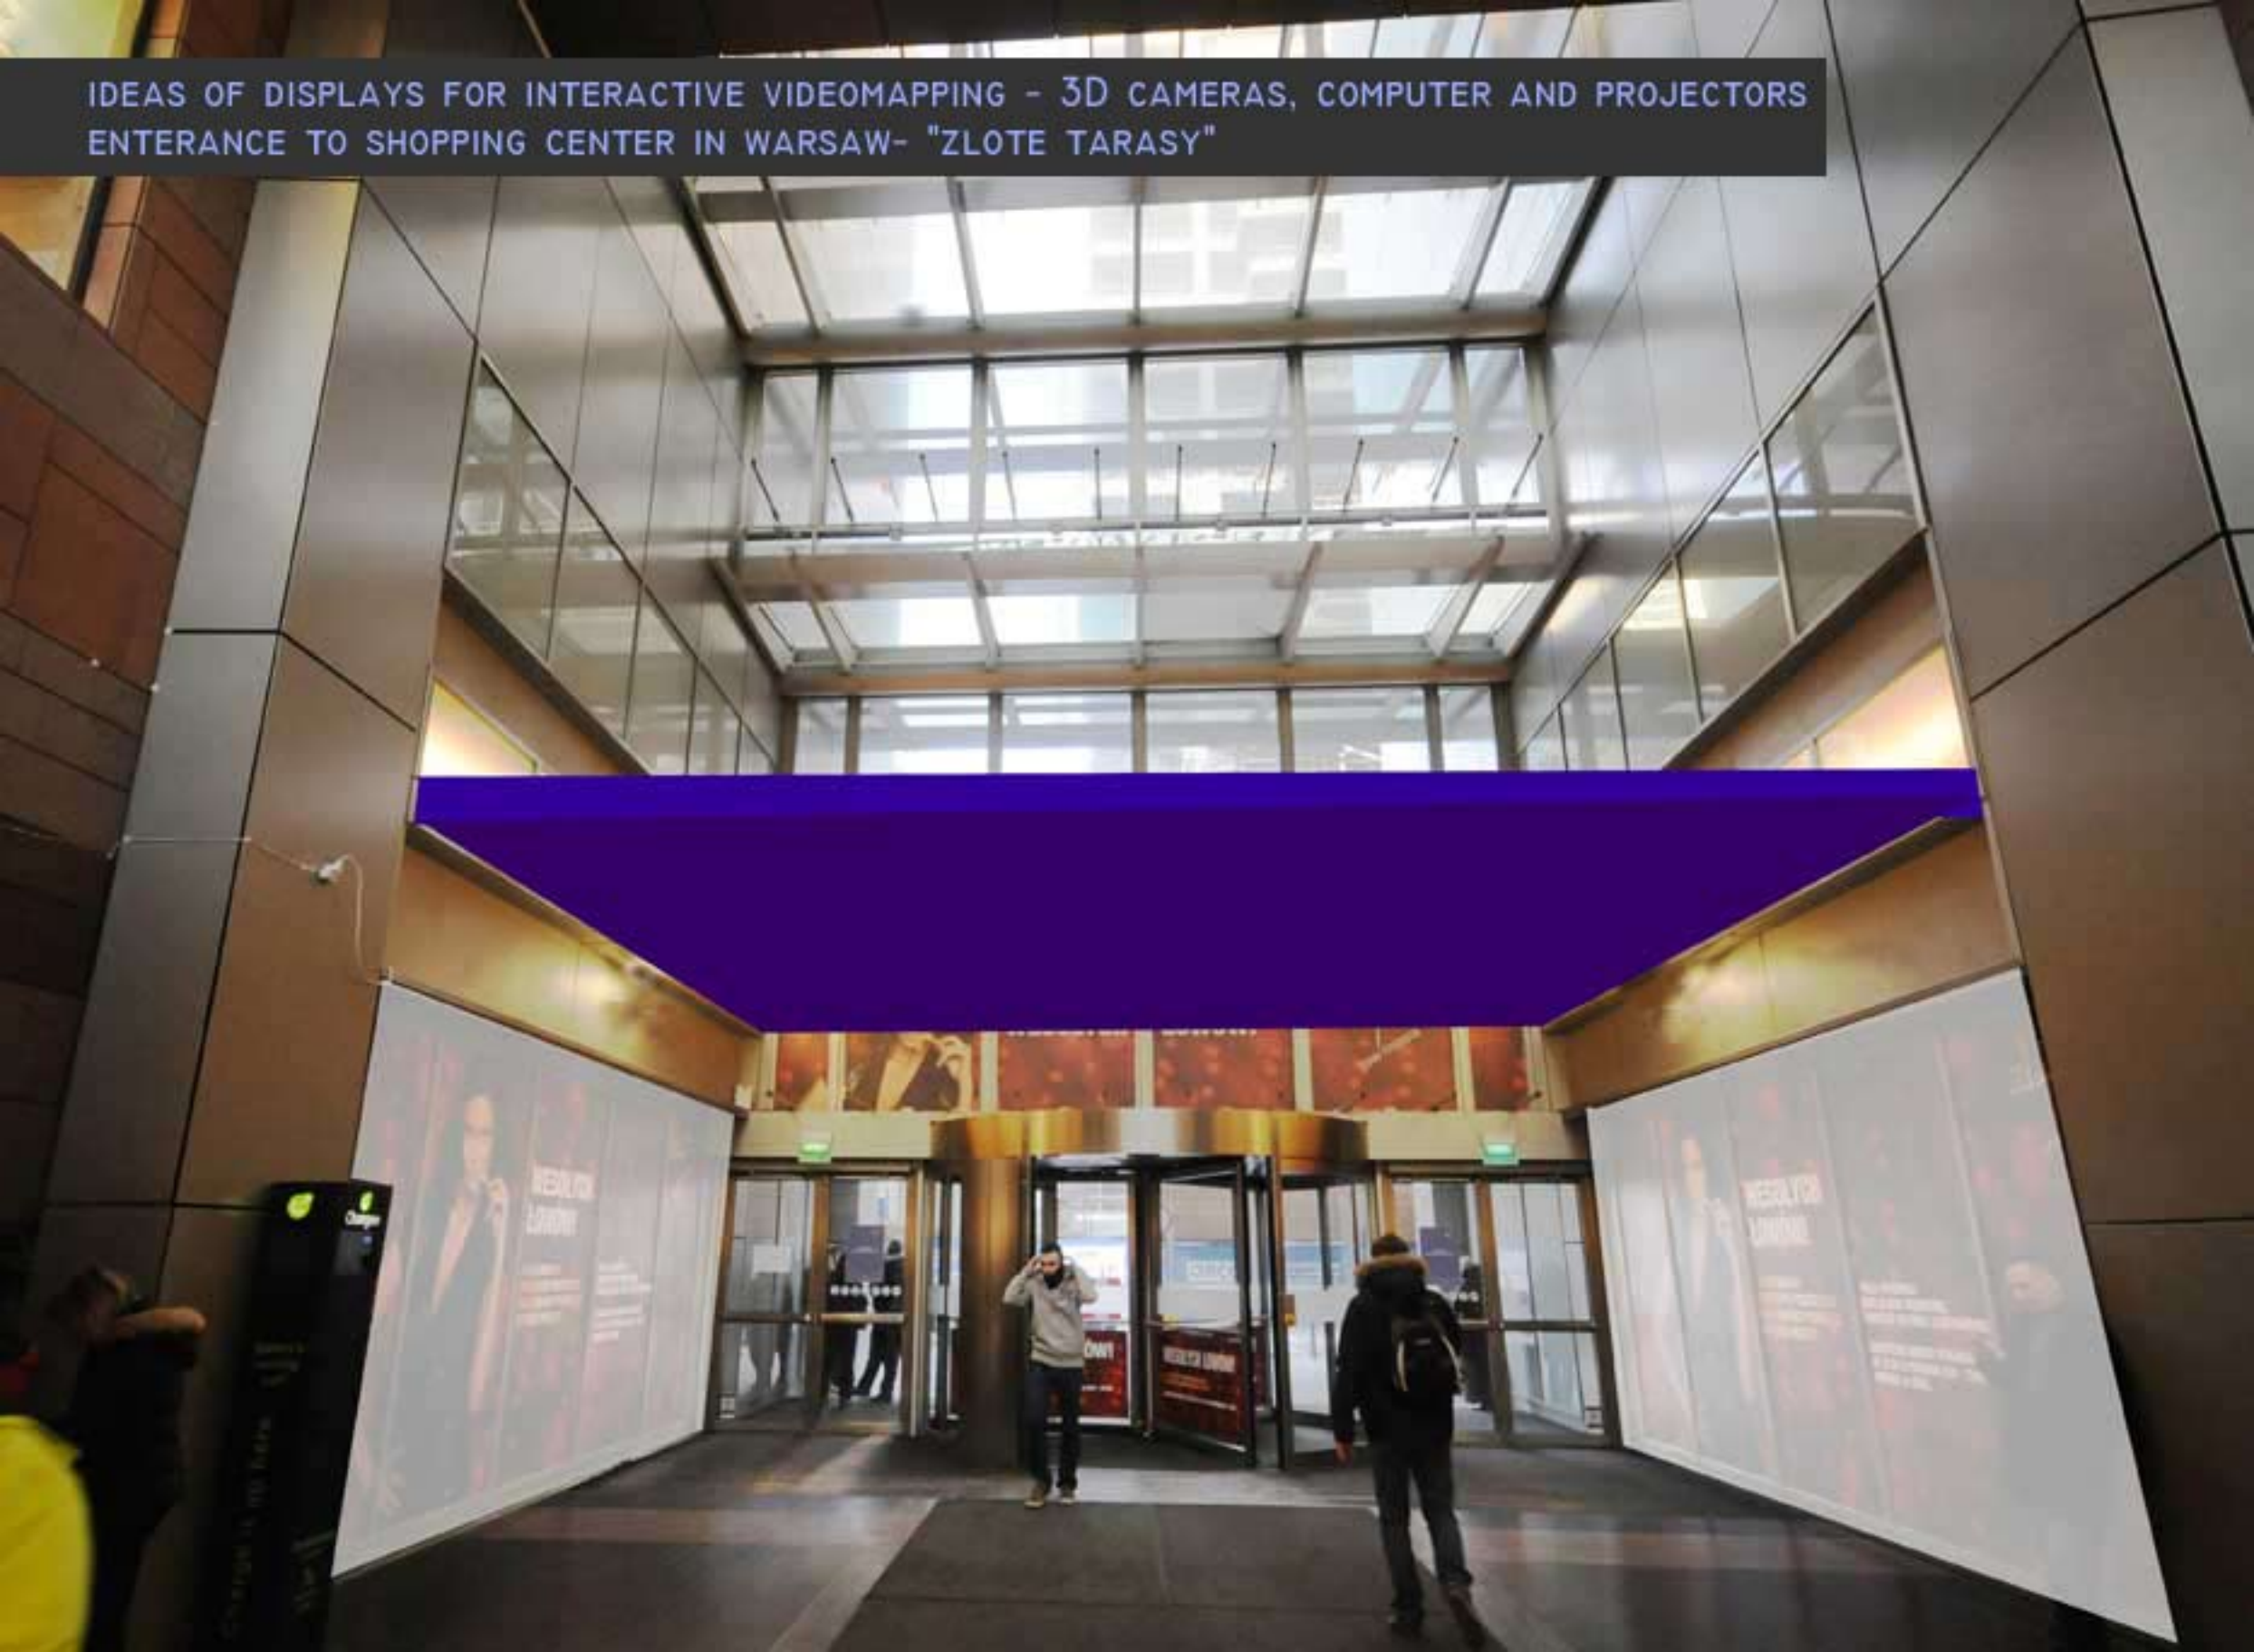

IDEAS OF DISPLAYS FOR INTERACTIVE VIDEOMAPPING - 3D CAMERAS, COMPUTER AND MONITOR WALLS
ENTRANCE TO SHOPPING CENTER IN WARSAW- "ZŁOTE TARASY"

IDEAS OF DISPLAYS FOR INTERACTIVE VIDEOMAPPING - 3D CAMERAS, COMPUTER AND PROJECTORS
ENTERANCE TO SHOPPING CENTER IN WARSAW- "ZLOTE TARASY"

IDEAS OF DISPLAYS FOR INTERACTIVE VIDEOMAPPING - 3D CAMERAS, COMPUTER AND PROJECTORS
ENTRANCE TO SHOPPING CENTER IN WARSAW- "ZLOTE TARASY"

IDEAS OF DISPLAYS FOR INTERACTIVE VIDEOMAPPING - 3D CAMERAS, COMPUTER AND PROJECTORS
ENTERANCE TO SHOPPING CENTER IN WARSAW- "ZLOTE TARASY"

IDEAS OF DISPLAYS FOR INTERACTIVE VIDEOMAPPING - 3D CAMERAS, COMPUTER AND PROJECTORS
ENTRANCE TO SHOPPING CENTER IN WARSAW- "ZLOTE TARASY"

IDEAS OF DISPLAYS FOR INTERACTIVE VIDEOMAPPING - 3D CAMERAS, COMPUTER AND PROJECTORS OR SCREEN WALLS - ENTERANCE TO SHOPPING CENTER IN WARSAW- "ZLOTE TARASY"

IDEAS FOR DISPLAYS FOR INTERACTIVE VIDEOMAPPING -
| MONITORS WALL

IDEAS FOR DISPLAYS FOR INTERACTIVE VIDEOMAPPING - SHARP MONITORS WALL

MONITORS - 60" - SHARP PN-V 601- pion
SIZE OF ONE MONITOR- 74 cm x 133 cm)