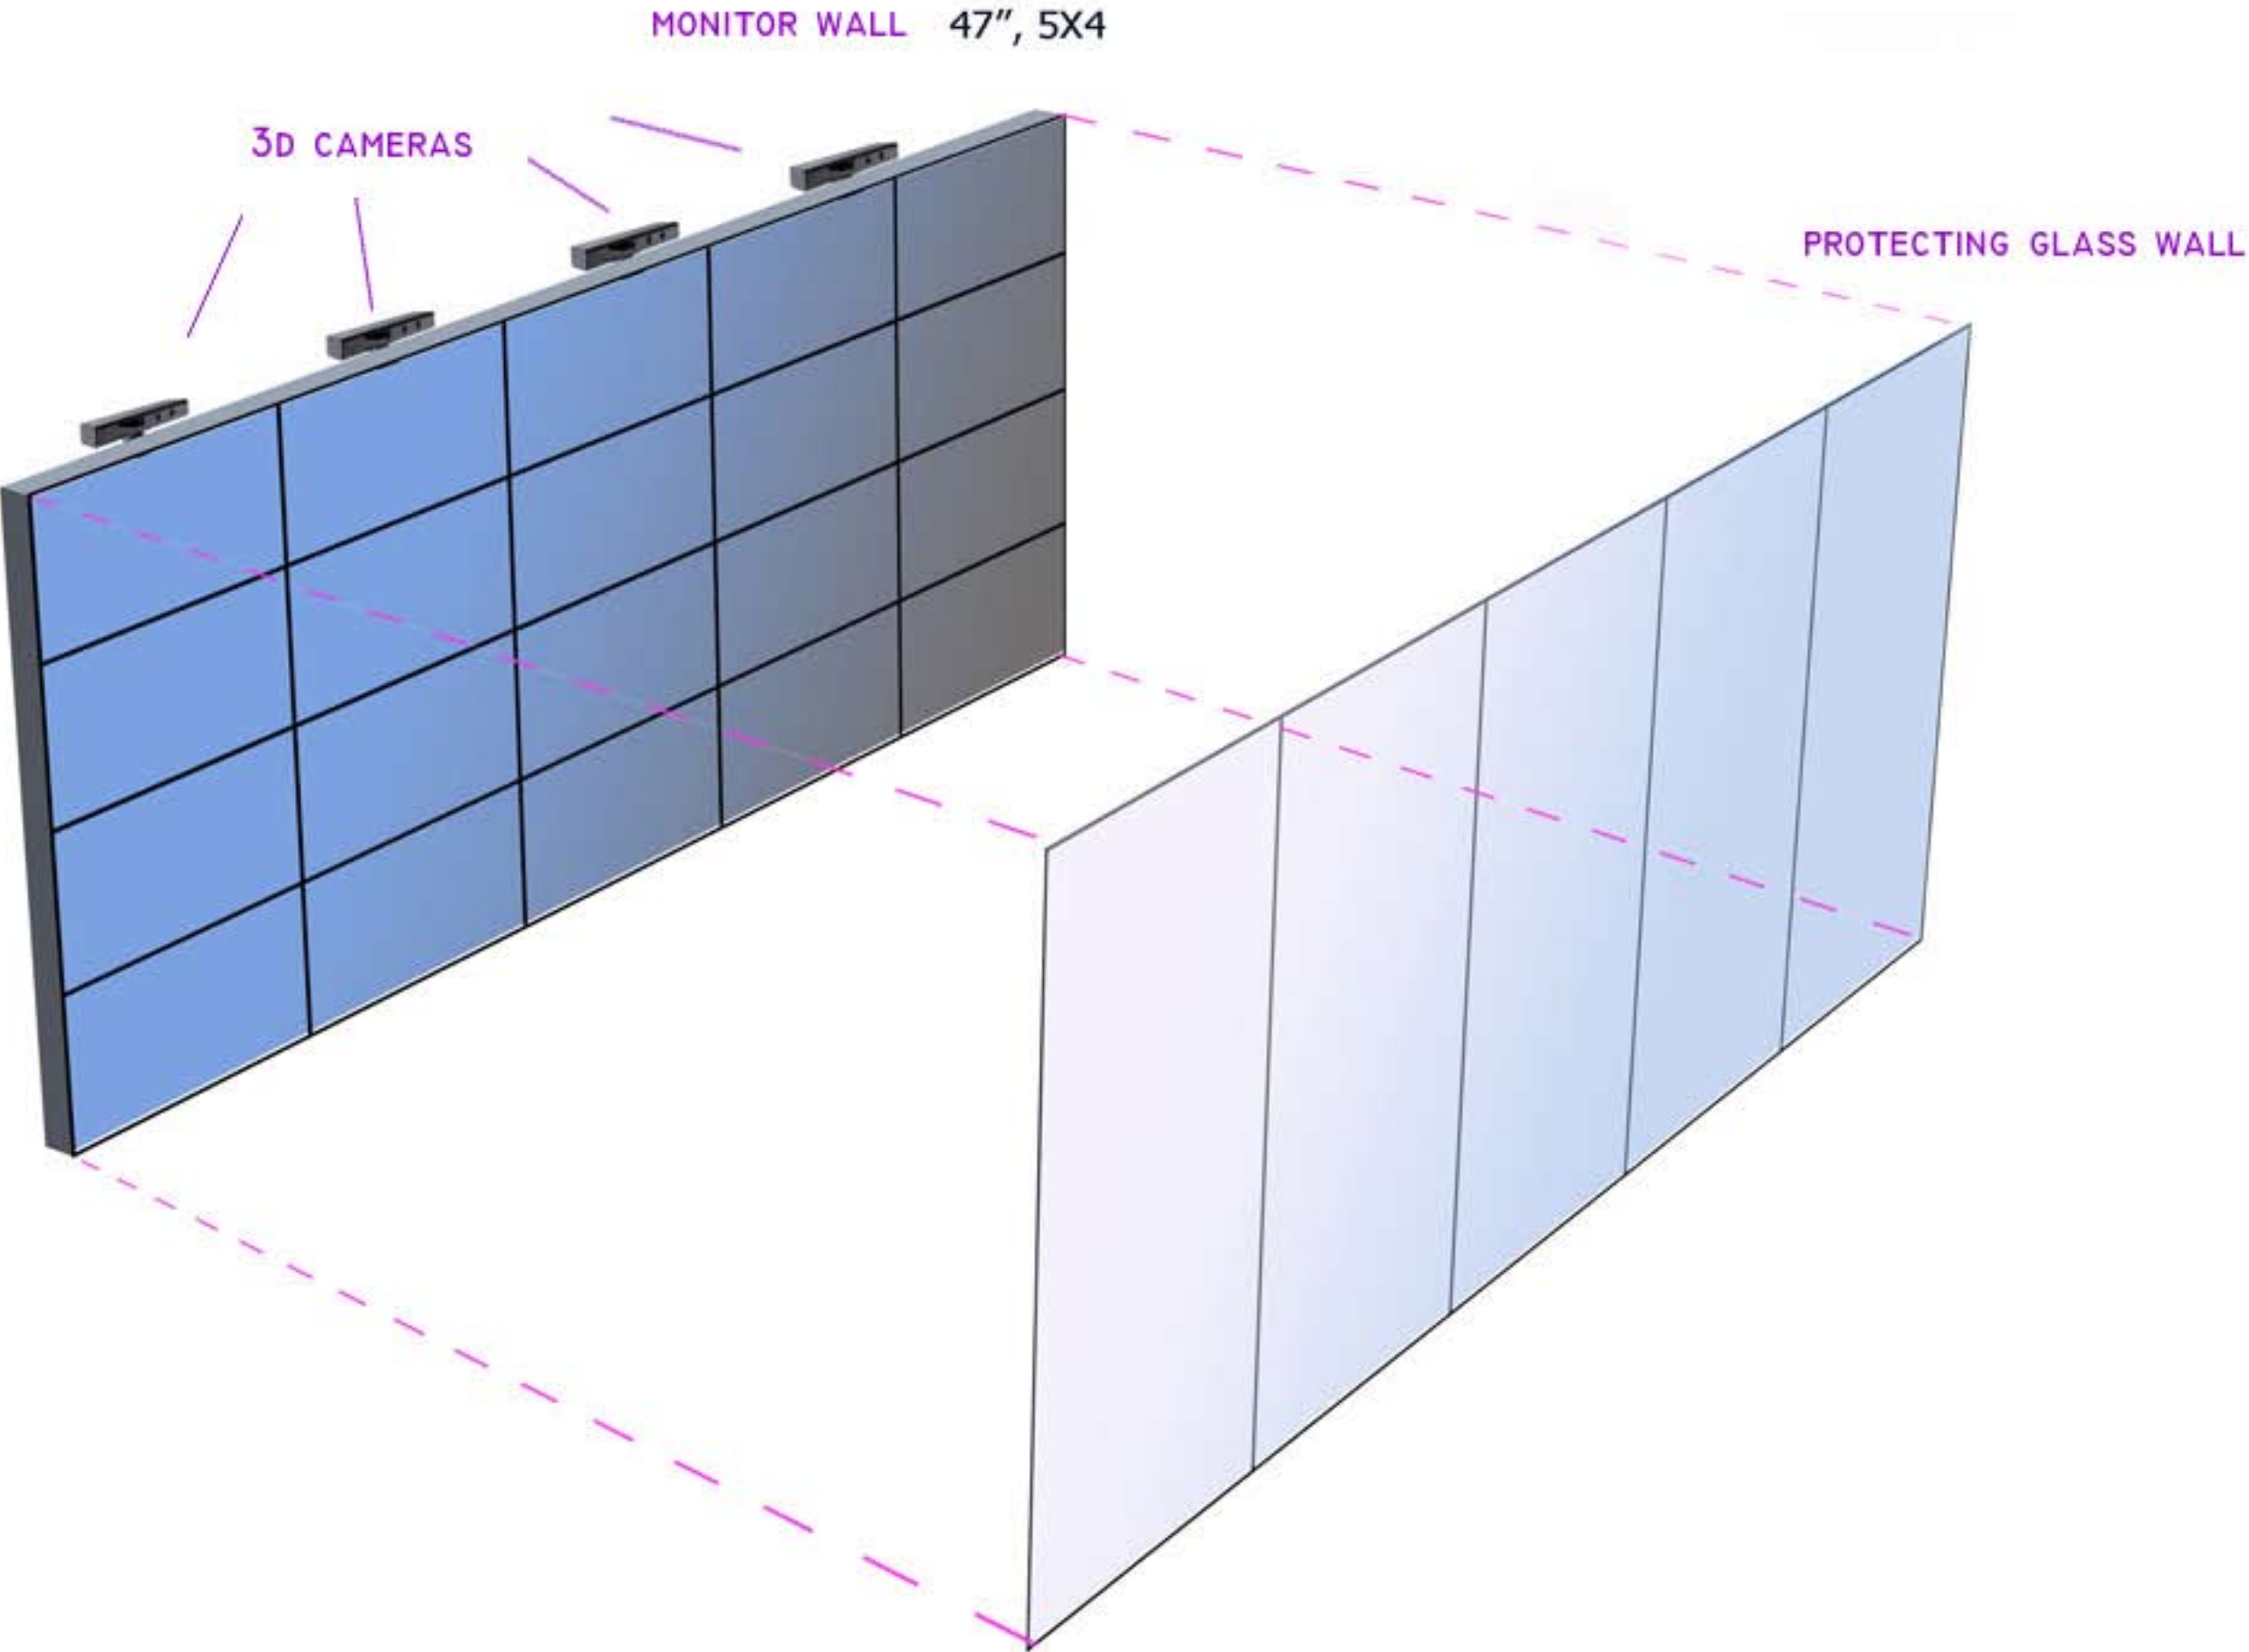

IDEAS OF DISPLAYS FOR INTERACTIVE VIDEOMAPPING - 3D CAMERAS, COMPUTER AND PROJECTORS
ENTRANCE TO SHOPPING CENTER IN WARSAW- "ZLOTE TARASY"

IDEAS OF DISPLAYS FOR INTERACTIVE VIDEOMAPPING - 3D CAMERAS, COMPUTER AND PROJECTORS
ENTERANCE TO SHOPPING CENTER IN WARSAW- "ZLOTE TARASY"

IDEAS OF DISPLAYS FOR INTERACTIVE VIDEOMAPPING - 3D CAMERAS, COMPUTER AND PROJECTORS
ENTRANCE TO SHOPPING CENTER IN WARSAW- "ZLOTE TARASY"

IDEAS OF DISPLAYS FOR INTERACTIVE VIDEOMAPPING - 3D CAMERAS, COMPUTER AND PROJECTORS OR SCREEN WALLS - ENTERANCE TO SHOPPING CENTER IN WARSAW- "ZLOTE TARASY"

IDEAS FOR DISPLAYS FOR INTERACTIVE VIDEOMAPPING -
| MONITORS WALL

IDEAS FOR DISPLAYS FOR INTERACTIVE VIDEOMAPPING - SHARP MONITORS WALL

MONITORS - 60" - SHARP PN-V 601- pion
SIZE OF ONE MONITOR- 74 cm x 133 cm)