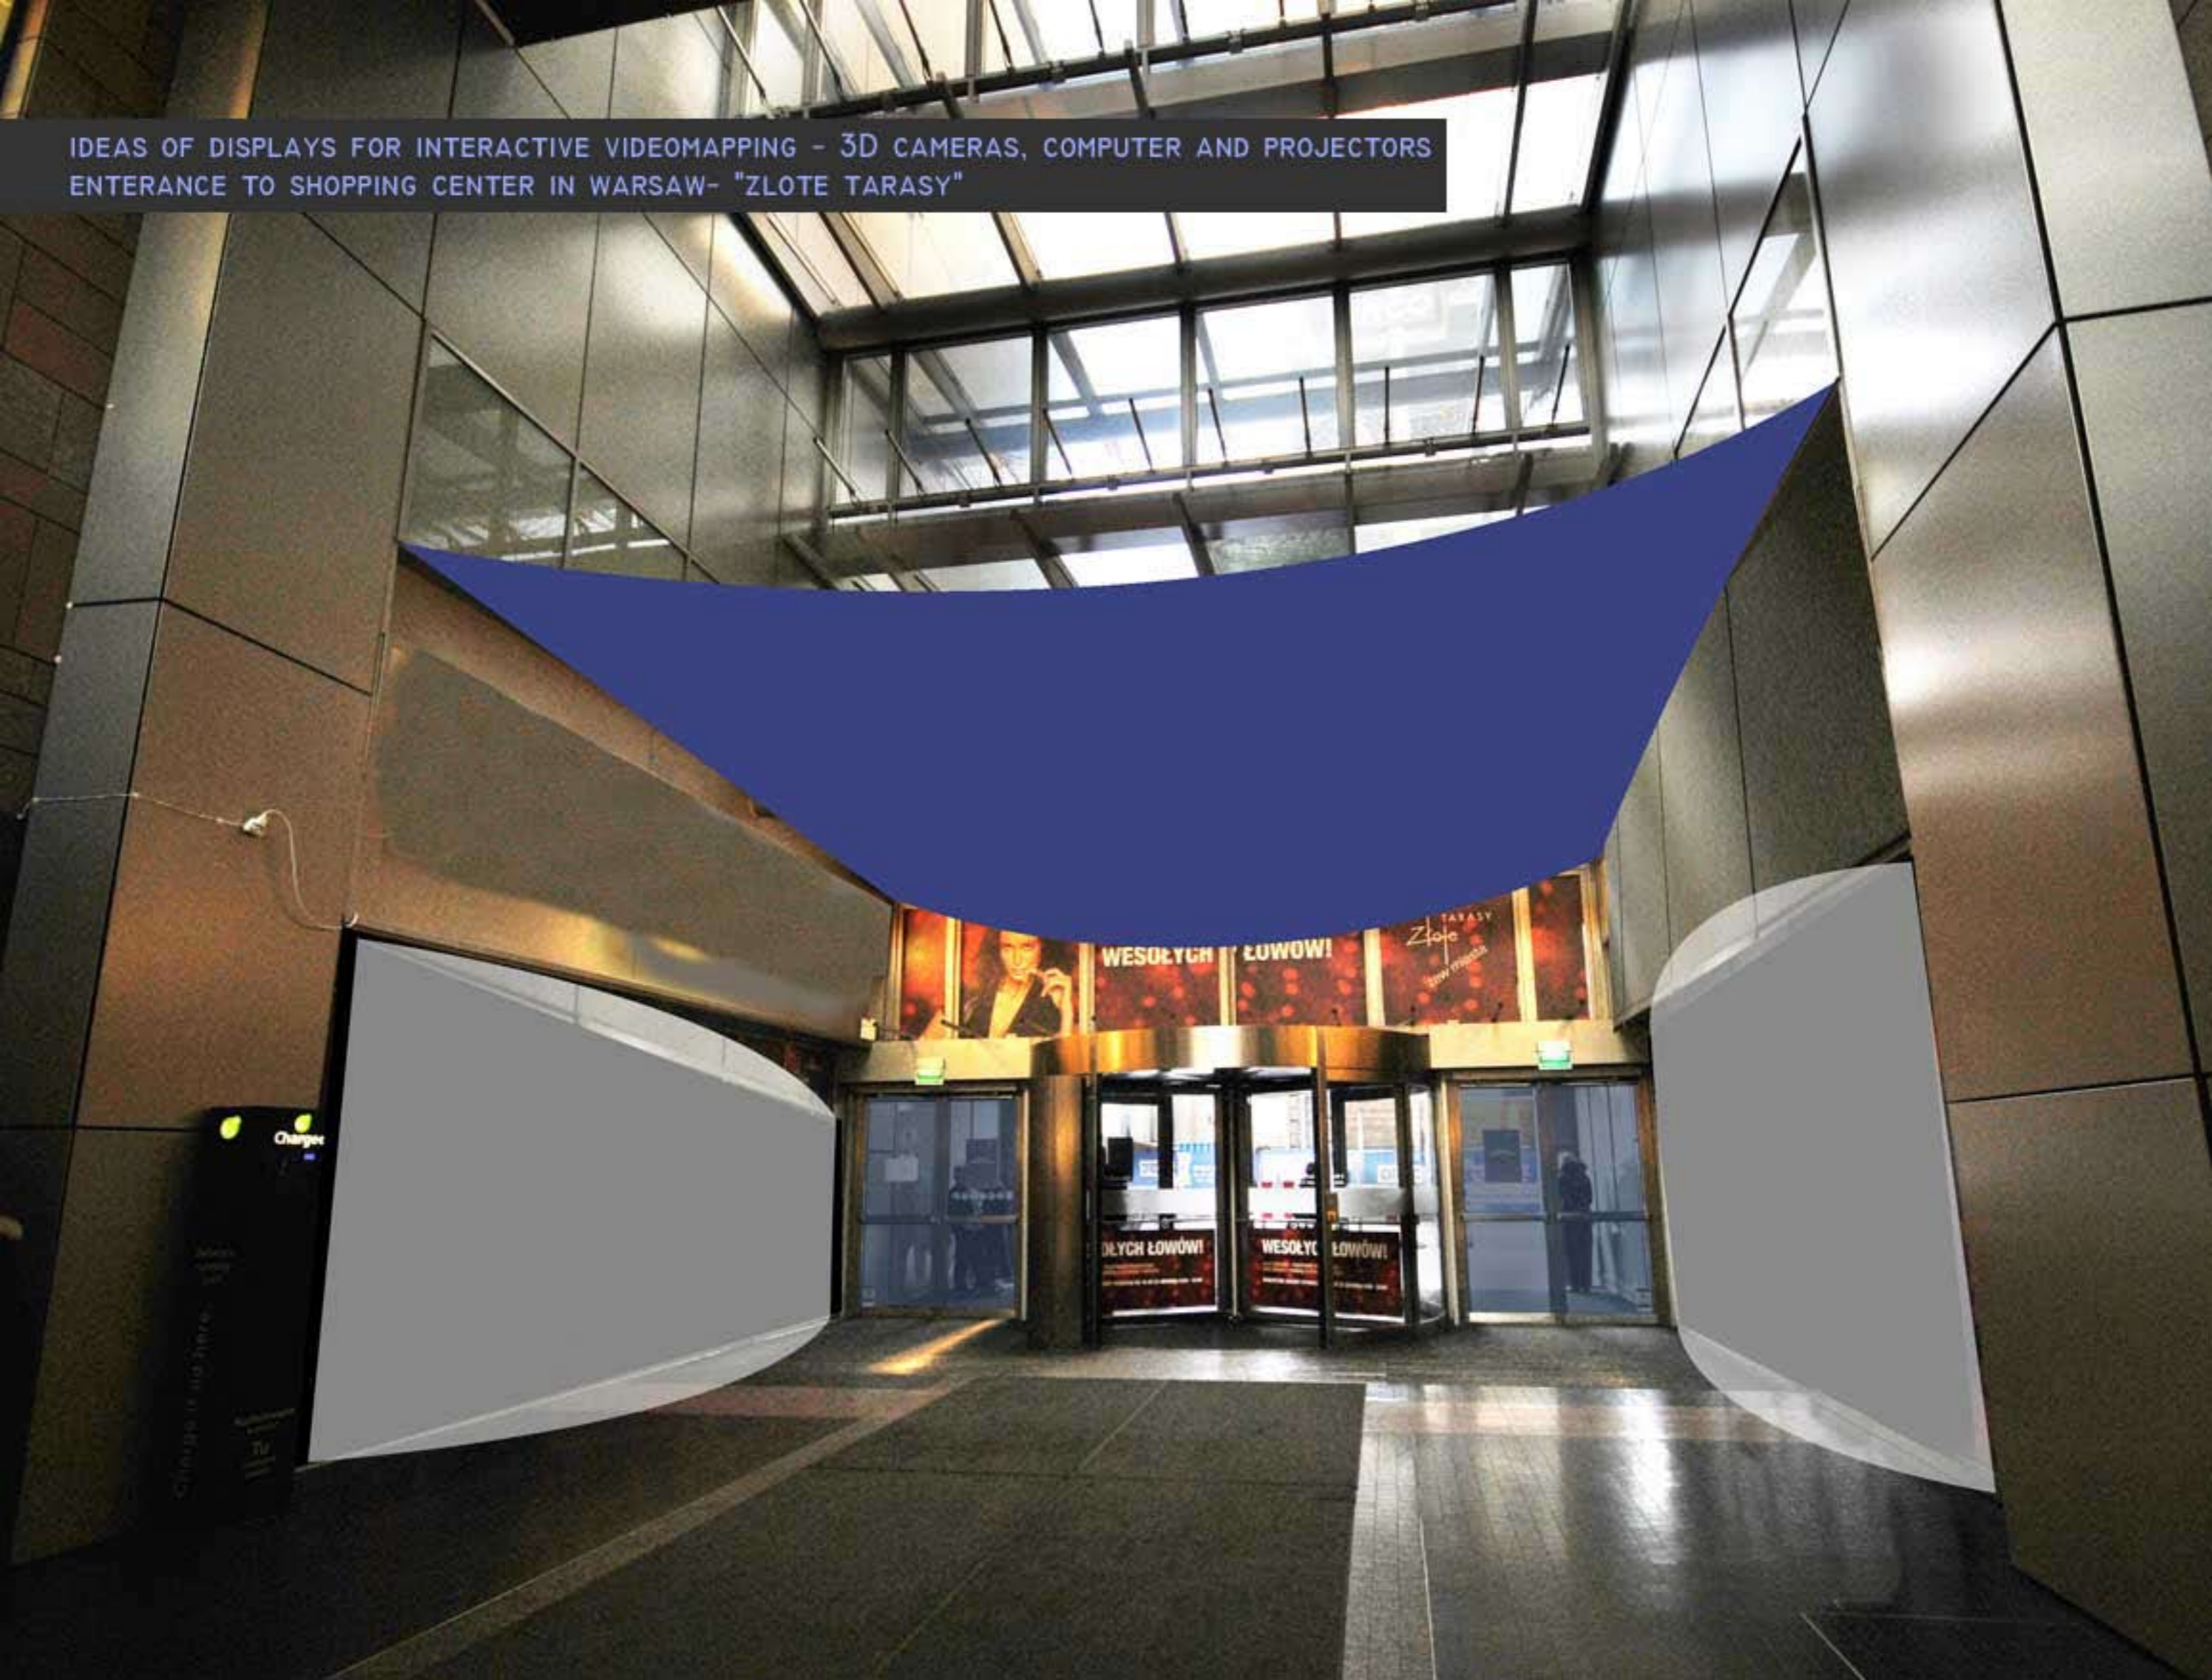

IDEAS OF DISPLAYS FOR INTERACTIVE VIDEOMAPPING - 3D CAMERAS, COMPUTER AND MONITOR WALLS
ENTRANCE TO SHOPPING CENTER IN WARSAW- "ZŁOTE TARASY"

IDEAS OF DISPLAYS FOR INTERACTIVE VIDEOMAPPING - 3D CAMERAS, COMPUTER AND PROJECTORS
ENTERANCE TO SHOPPING CENTER IN WARSAW- "ZLOTE TARASY"

IDEAS OF DISPLAYS FOR INTERACTIVE VIDEOMAPPING - 3D CAMERAS, COMPUTER AND PROJECTORS
ENTRANCE TO SHOPPING CENTER IN WARSAW- "ZLOTE TARASY"

IDEAS OF DISPLAYS FOR INTERACTIVE VIDEOMAPPING - 3D CAMERAS, COMPUTER AND PROJECTORS
ENTERANCE TO SHOPPING CENTER IN WARSAW- "ZLOTE TARASY"

IDEAS OF DISPLAYS FOR INTERACTIVE VIDEOMAPPING - 3D CAMERAS, COMPUTER AND PROJECTORS
ENTRANCE TO SHOPPING CENTER IN WARSAW- "ZLOTE TARASY"

IDEAS OF DISPLAYS FOR INTERACTIVE VIDEOMAPPING - 3D CAMERAS, COMPUTER AND PROJECTORS OR SCREEN WALLS - ENTERANCE TO SHOPPING CENTER IN WARSAW- "ZLOTE TARASY"

IDEAS FOR DISPLAYS FOR INTERACTIVE VIDEOMAPPING -
| MONITORS WALL

IDEAS FOR DISPLAYS FOR INTERACTIVE VIDEOMAPPING - SHARP MONITORS WALL

MONITORS - 60" - SHARP PN-V 601- pion
SIZE OF ONE MONITOR- 74 cm x 133 cm)