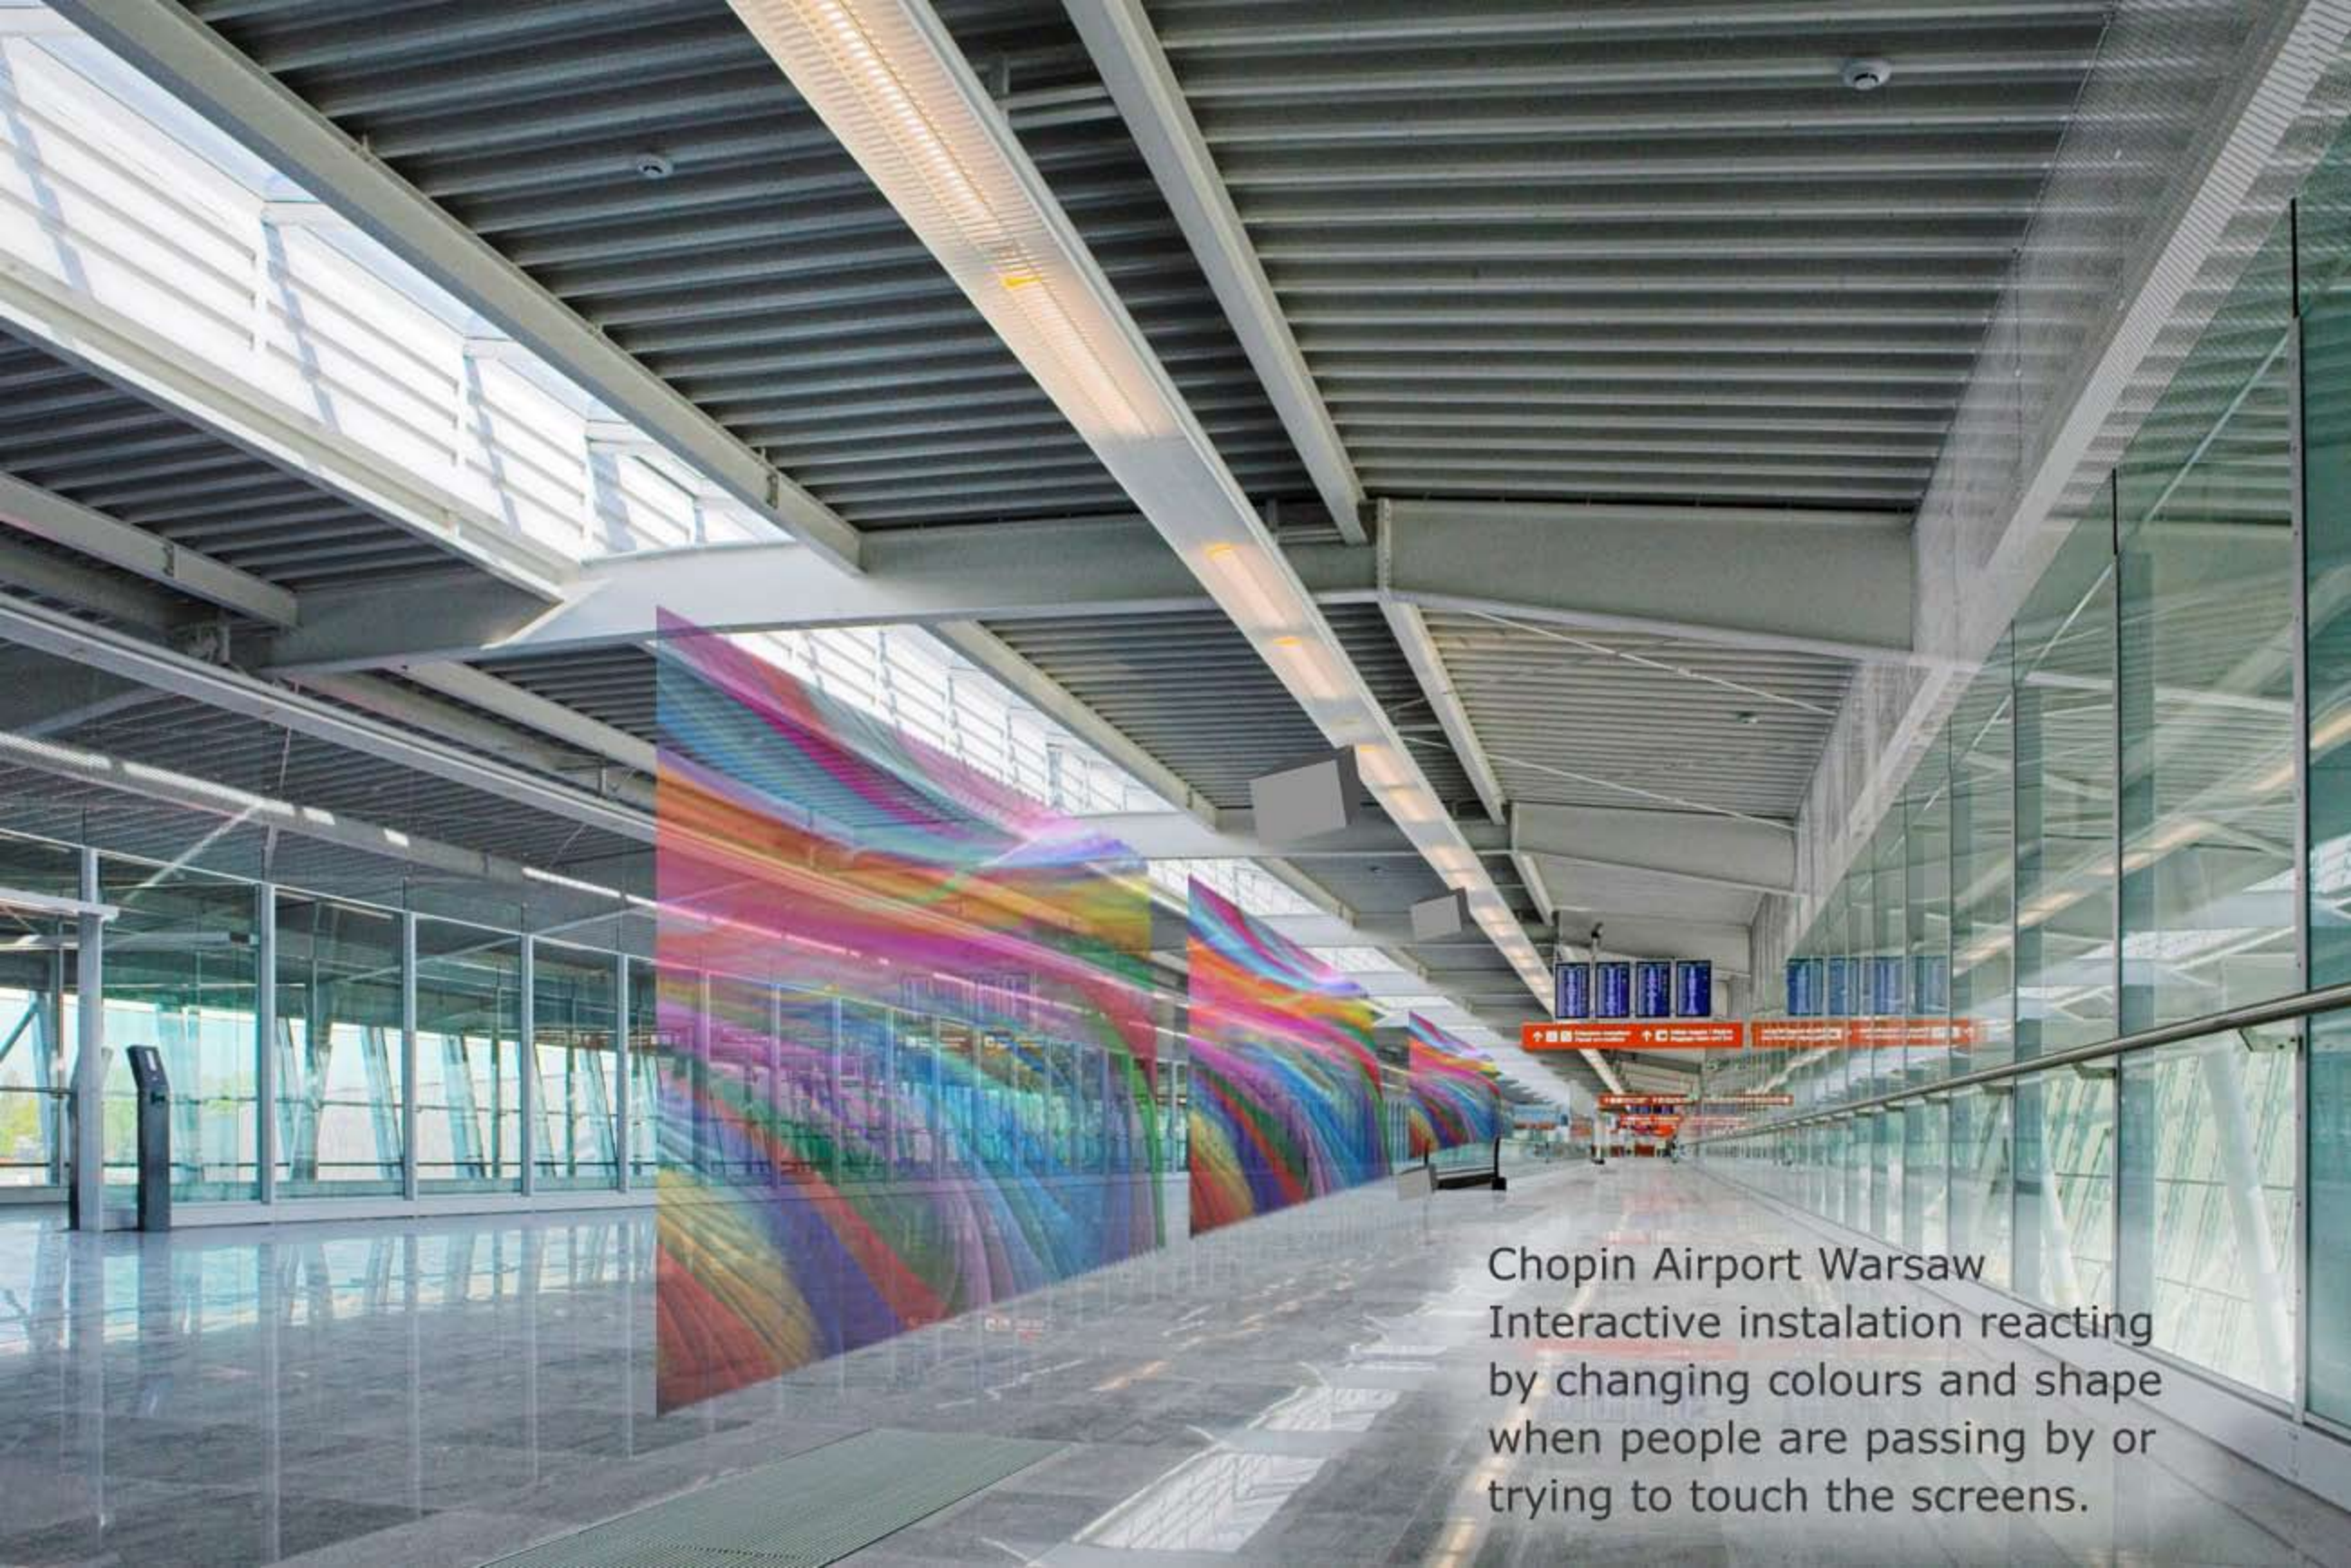

Chopin Airport Warsaw
Interactive instalation reacting
by changing colours and shape
when people are passing by or
trying to touch the screens

Chopin Airport Warsaw
Interactive instalation reacting
by changing colours and shape
when people are passing by or
trying to touch the screens.

Chopin Airport Warsaw
Information Balls- inside the balls
there is an interactive instalation
about the Warsaw or other
places of relevant destinations.

←
Informacje
mapy
języki

←
Mapy
języki

←
Mapy
języki